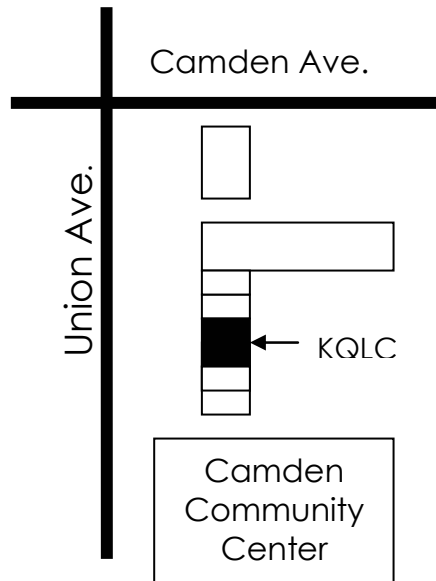

**2015 CAMDEN AVE.  
SAN JOSE, CA 95124**

**408-377-8996  
WWW.KQLC.NET**

**KNOWLEDGEQUEST**  
LEARNING CENTER

**2011**  
**SUMMER CAMP**  
**SCHEDULE**

**JUNE 21 - AUG 11**